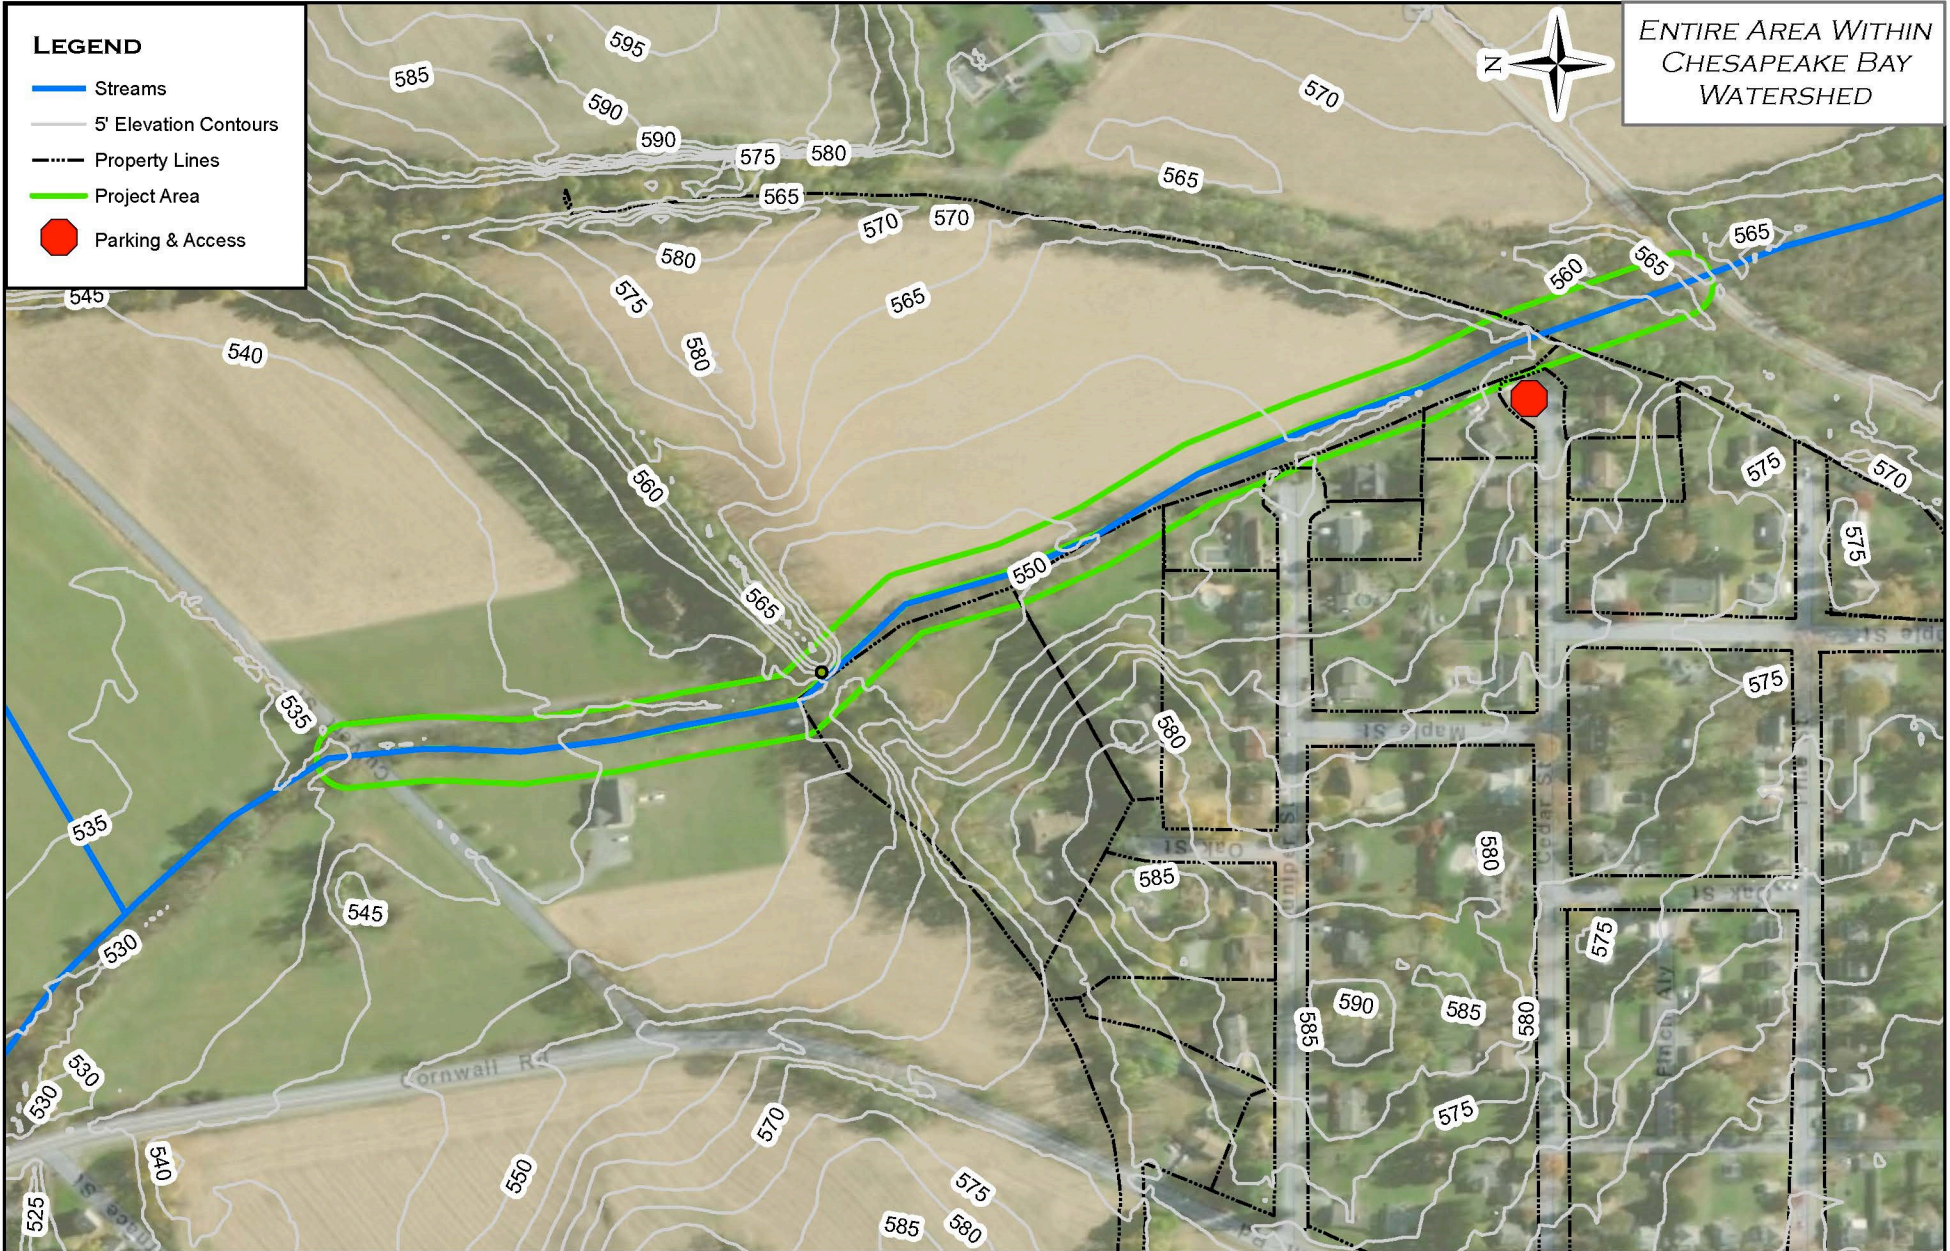

**LEGEND**

-  Streams
-  5' Elevation Contours
-  Property Lines
-  Project Area
-  Parking & Access

ENTIRE AREA WITHIN  
CHESAPEAKE BAY  
WATERSHED

SITE MAP

# SNITZ CREEK 2

DATE: JUNE 2018

SNITZ CREEK,  
QUITTAPAHILLA CREEK WATERSHED,  
LEBANON COUNTY, PA

PREPARED BY: